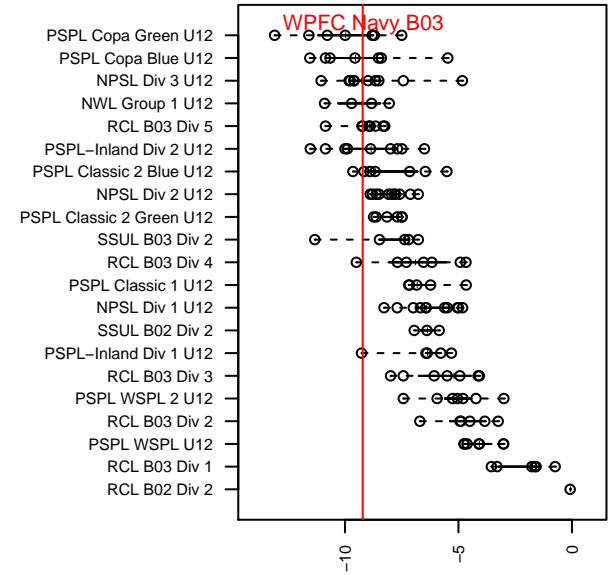

WPFC Navy B03

Washington Premier FC
 Tacoma, WA
 B03 total strength=327
 attack=0.32 defense=0.12
 fall league = RCL B03 Div 5
 spr league = Win RCL B03 Div 5

alt names used:
 WPFC B03 Navy
 WPFC B03 Navy
 WASHINGTON PREIMER FOOTBALL B03 NA
 WPFC B03 Navy
 WPFC B03 Navy C
 WPFC B03 Navy
 WPFC B03 Navy C
 WPFC B03 Navy C

Venues played:
 2015 Rainier Challenge Copa U12
 2015 Clash At the Border Silver U12
 2015 WA Rush Cup B12 Bronze U12
 2015 River Jam Samba U12
 2015 RCL B03 Div 5
 2015 PacNW Winter Classic Premier II U12
 2015 Win RCL B03 Div 5
 2015 WYS Presidents Cup B03 Division 2

**attack and defense variance (black dot)
relative to other teams
and top 10 in region**

**attack and defense rating
relative to others at age
and all opponents in last 13 months**

Performance relative to 13 month average