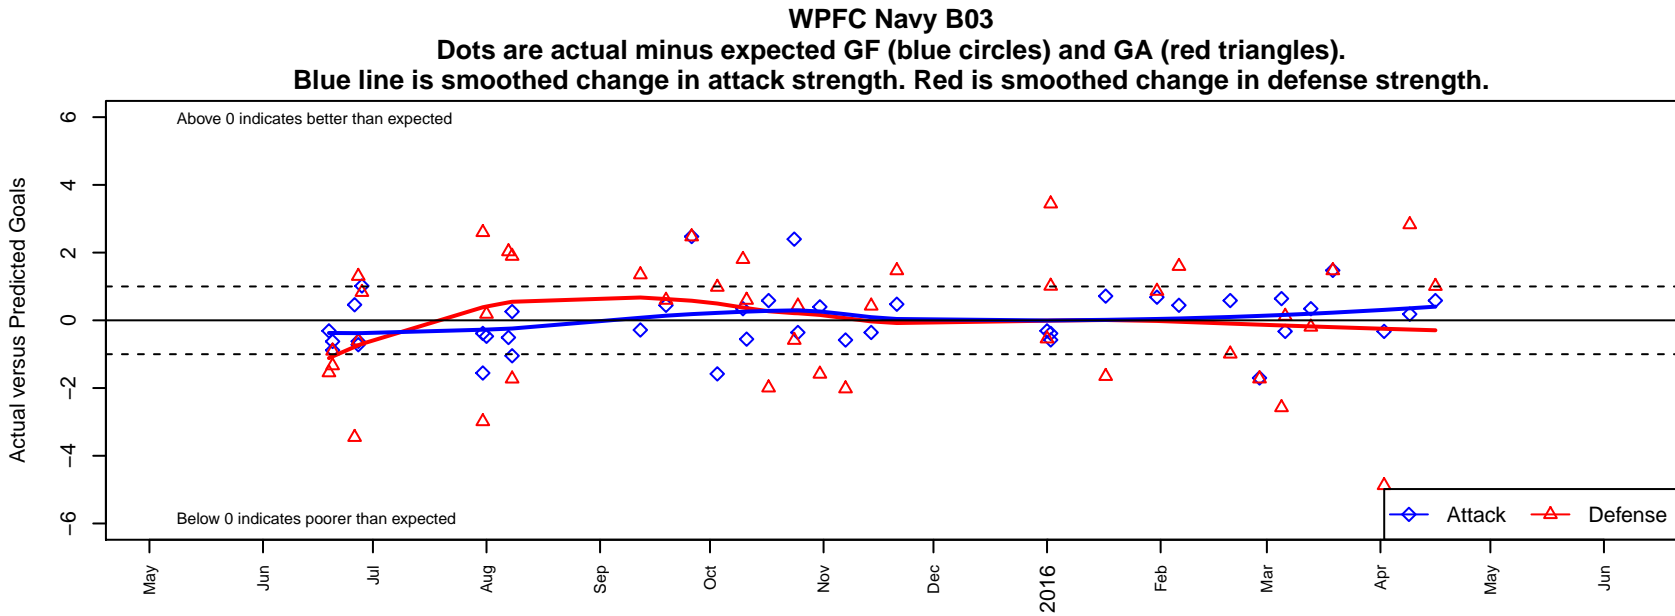

WPFC Navy B03

Washington Premier FC
 Tacoma, WA
 B03 total strength=327
 attack=0.32 defense=0.12
 fall league = RCL B03 Div 5
 spr league = Win RCL B03 Div 5

alt names used:
 WPFC B03 Navy
 WPFC B03 Navy
 WASHINGTON PREIMER FOOTBALL B03 NA
 WPFC B03 Navy
 WPFC B03 Navy C
 WPFC B03 Navy
 WPFC B03 Navy C
 WPFC B03 Navy C

**attack and defense variance (black dot)
relative to other teams
and top 10 in region**

**attack and defense rating
relative to others at age
and all opponents in last 13 months**

Performance relative to 13 month average