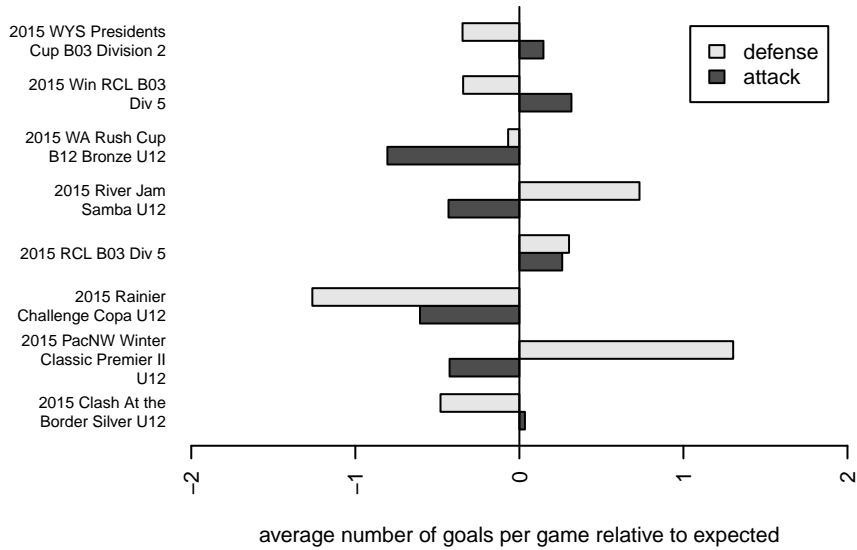

WPFC Navy B03

Washington Premier FC
 Tacoma, WA
 B03 total strength=327
 attack=0.32 defense=0.12
 fall league = RCL B03 Div 5
 spr league = Win RCL B03 Div 5

alt names used:
 WPFC B03 Navy
 WPFC B03 Navy
 WASHINGTON PREIMER FOOTBALL B03 NA
 WPFC B03 Navy
 WPFC B03 Navy C
 WPFC B03 Navy
 WPFC B03 Navy C
 WPFC B03 Navy C

Venues played:
 2015 Rainier Challenge Copa U12
 2015 Clash At the Border Silver U12
 2015 WA Rush Cup B12 Bronze U12
 2015 River Jam Samba U12
 2015 RCL B03 Div 5
 2015 PacNW Winter Classic Premier II U12
 2015 Win RCL B03 Div 5
 2015 WYS Presidents Cup B03 Division 2

**attack and defense variance (black dot)
relative to other teams
and top 10 in region**

**attack and defense rating
relative to others at age
and all opponents in last 13 months**

Performance relative to 13 month average